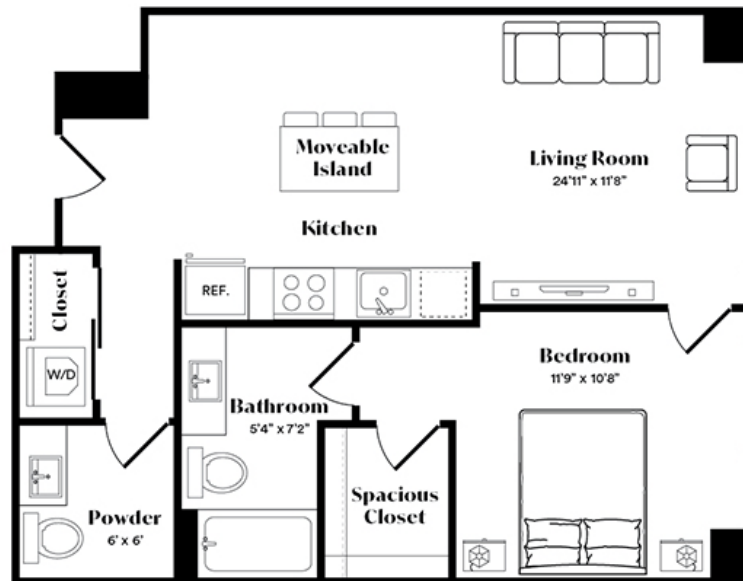

A10

1 BED / 1.5 BATH

664

SQ. FT.

<i>The</i> COMMODORE	2055 15th Street Arlington VA 22201
	www.livethecommodore.com

Floor plans are artist's rendering. All dimensions are approximate. Actual product and specifications may vary in dimension or detail. Not all features are available in every apartment home. Prices and availability are subject to change. Rent is based on monthly frequency. Additional fees may apply, such as but not limited to package delivery, trash, water, amenities, etc. Please see a representative for details.