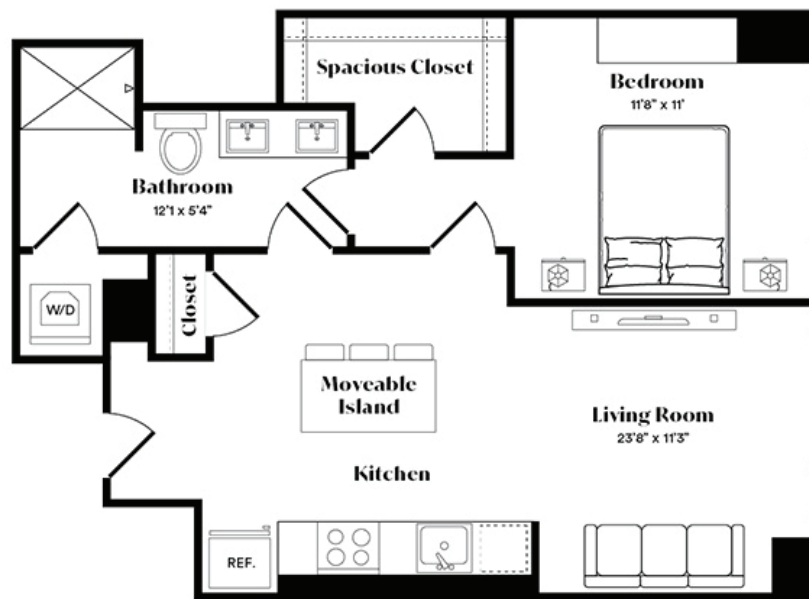

A11

1 BED / 1 BATH

665

SQ. FT.

The
COMMODORE

2055 15th Street | Arlington VA 22201

www.livethecommodore.com

Floor plans are artist's rendering. All dimensions are approximate. Actual product and specifications may vary in dimension or detail. Not all features are available in every apartment home.