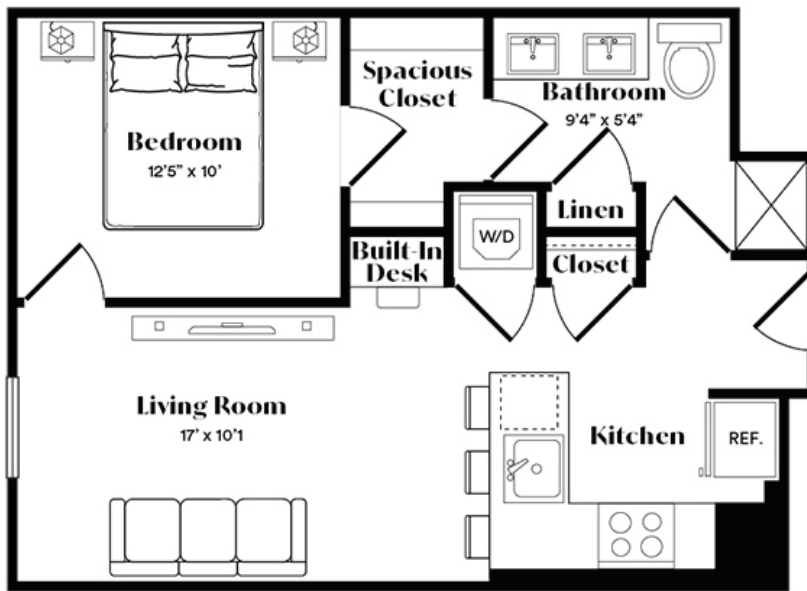

A12

1 BED / 1 BATH

676

SQ. FT.

The
COMMODORE

2055 15th Street | Arlington VA 22201

www.livethecommodore.com

Floor plans are artist's rendering. All dimensions are approximate. Actual product and specifications may vary in dimension or detail. Not all features are available in every apartment home. Prices and availability are subject to change. Rent is based on monthly frequency. Additional fees may apply, such as but not limited to package delivery, trash, water, amenities, etc. Please see a representative for details.