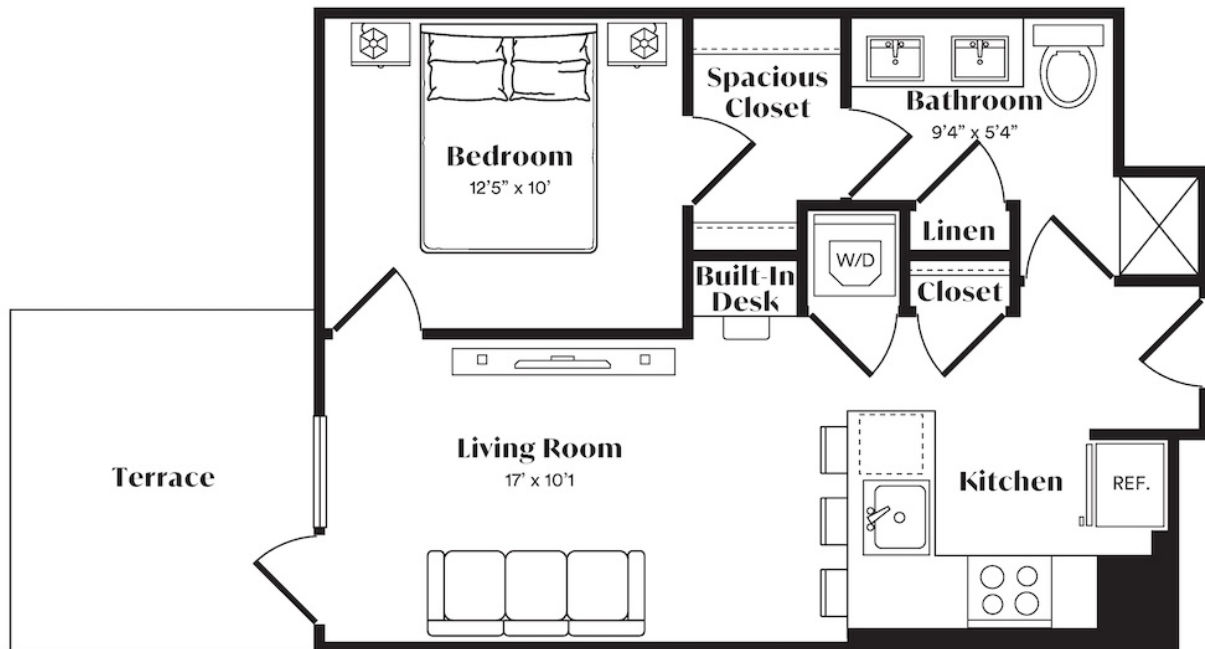

A12

1 BED / 1 BATH

676

SQ. FT.

The
COMMODORE

2055 15th Street | Arlington VA 22201

www.livethecommodore.com

Floor plans are artist's rendering. All dimensions are approximate. Actual product and specifications may vary in dimension or detail. Not all features are available in every apartment home. Prices and availability are subject to change. Rent is based on monthly frequency. Additional fees may apply, such as but not limited to package delivery, trash, water, amenities, etc. Please see a representative for details.