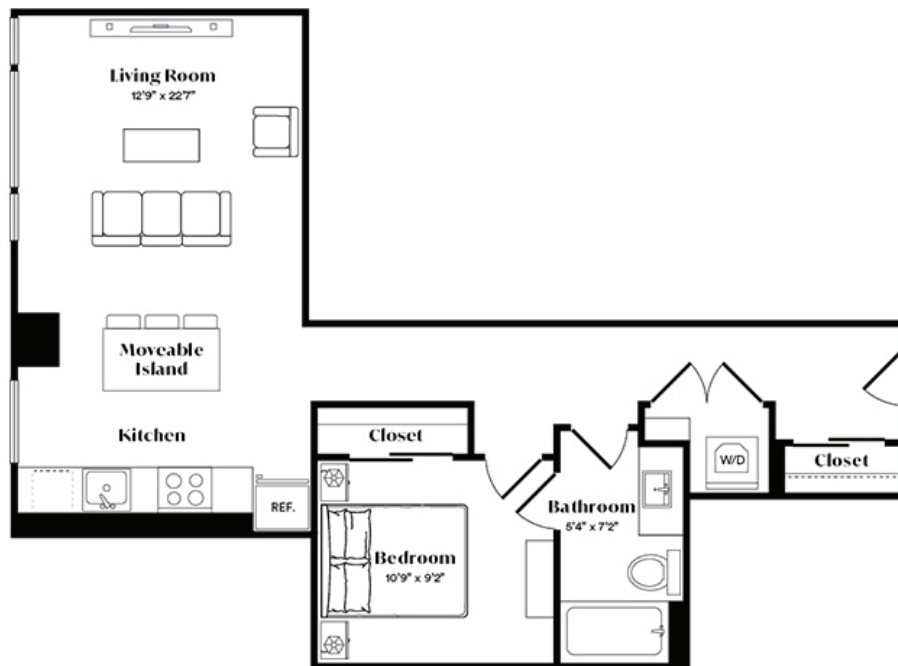

A13U

1 BED / 1 BATH

680

SQ. FT.

The
COMMODORE

2055 15th Street | Arlington VA 22201

www.livethecommodore.com

Floor plans are artist's rendering. All dimensions are approximate. Actual product and specifications may vary in dimension or detail. Not all features are available in every apartment home.