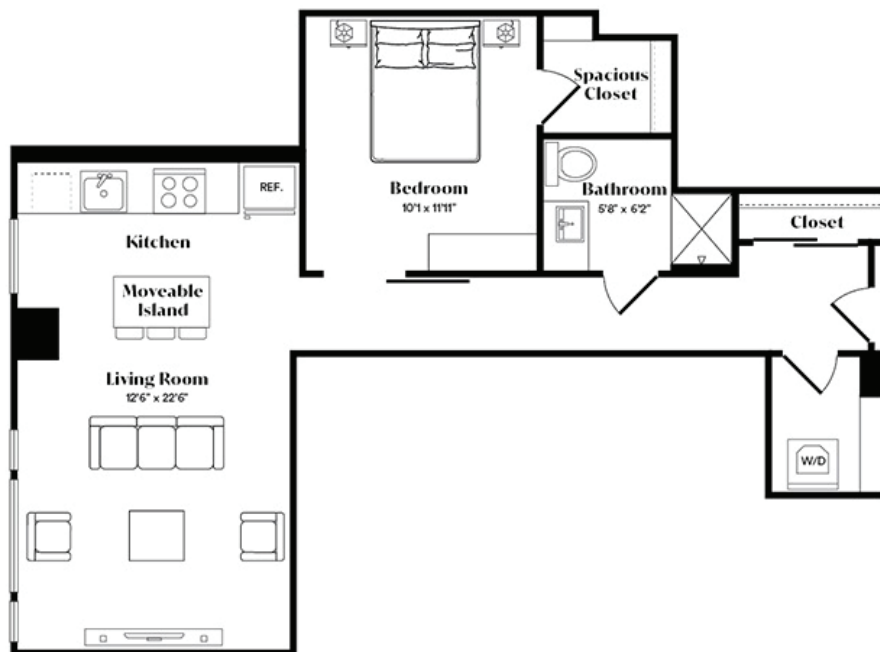

A14U

1 BED / 1 BATH

745

SQ. FT.

The
COMMODORE

2055 15th Street | Arlington VA 22201

www.livethecommodore.com

Floor plans are artist's rendering. All dimensions are approximate. Actual product and specifications may vary in dimension or detail. Not all features are available in every apartment home.