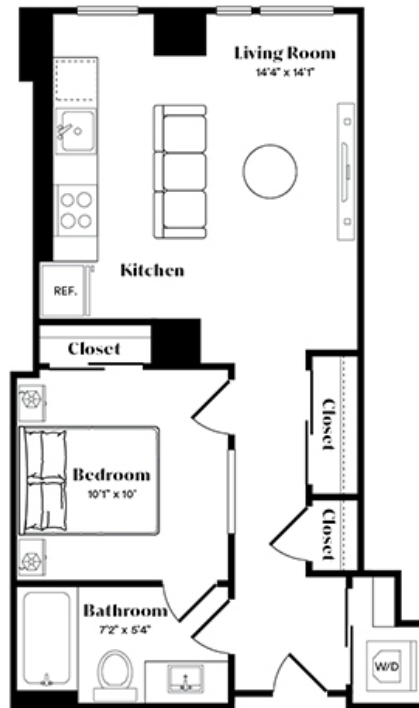

# A1U

1 BED / 1 BATH

# 551

SQ. FT.

*The*  
**COMMODORE**

2055 15th Street | Arlington VA 22201

[www.livethecommodore.com](http://www.livethecommodore.com)

Floor plans are artist's rendering. All dimensions are approximate. Actual product and specifications may vary in dimension or detail. Not all features are available in every apartment home. Prices and availability are subject to change. Rent is based on monthly frequency. Additional fees may apply, such as but not limited to package delivery, trash, water, amenities, etc. Please see a representative for details.