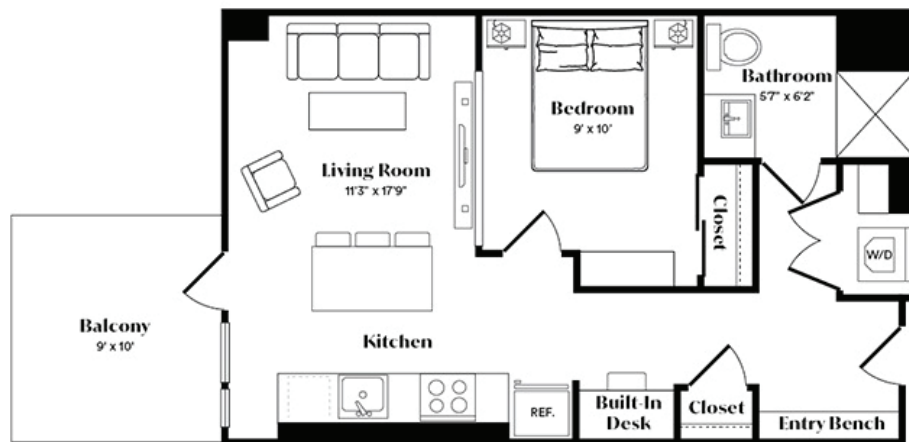

# A3U

1 BED / 1 BATH

# 587

SQ. FT.

*The*  
**COMMODORE**

2055 15th Street | Arlington VA 22201

[www.livethecommodore.com](http://www.livethecommodore.com)

Floor plans are artist's rendering. All dimensions are approximate. Actual product and specifications may vary in dimension or detail. Not all features are available in every apartment home. Prices and availability are subject to change. Rent is based on monthly frequency. Additional fees may apply, such as but not limited to package delivery, trash, water, amenities, etc. Please see a representative for details.