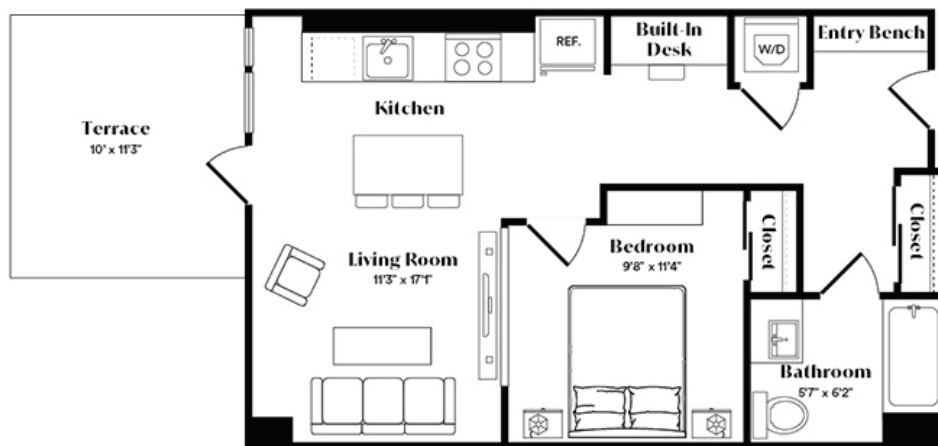

A4U

1 BED / 1 BATH

588

SQ. FT.

The
COMMODORE

2055 15th Street | Arlington VA 22201

www.livethecommodore.com

Floor plans are artist's rendering. All dimensions are approximate. Actual product and specifications may vary in dimension or detail. Not all features are available in every apartment home. Prices and availability are subject to change. Rent is based on monthly frequency. Additional fees may apply, such as but not limited to package delivery, trash, water, amenities, etc. Please see a representative for details.