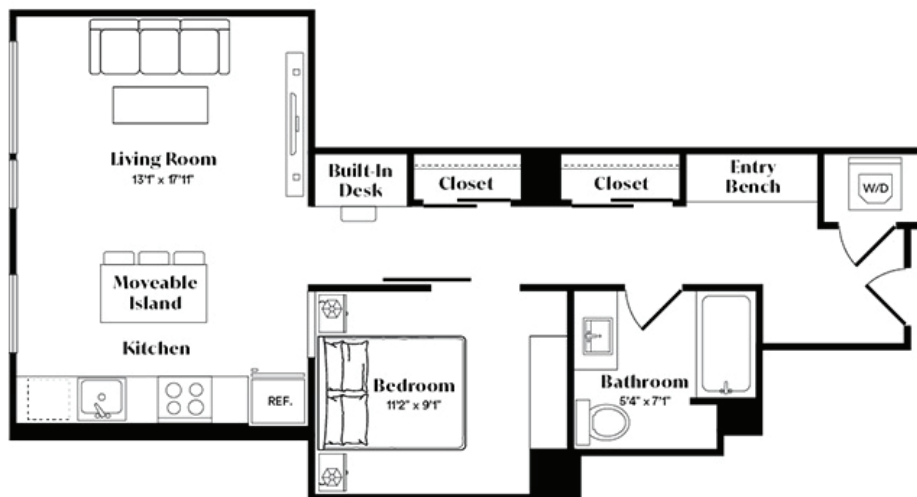

A5U

1 BED / 1 BATH

618

SQ. FT.

The
COMMODORE

2055 15th Street | Arlington VA 22201

www.livethecommodore.com

Floor plans are artist's rendering. All dimensions are approximate. Actual product and specifications may vary in dimension or detail. Not all features are available in every apartment home.