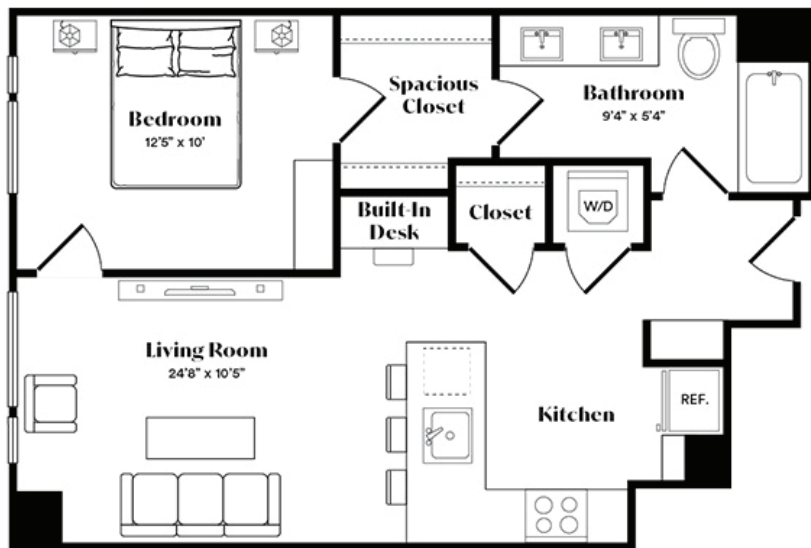

# A6

1 BED / 1 BATH

# 641

SQ. FT.

*The*  
**COMMODORE**

2055 15th Street | Arlington VA 22201

[www.livethecommodore.com](http://www.livethecommodore.com)

Floor plans are artist's rendering. All dimensions are approximate. Actual product and specifications may vary in dimension or detail. Not all features are available in every apartment home. Prices and availability are subject to change. Rent is based on monthly frequency. Additional fees may apply, such as but not limited to package delivery, trash, water, amenities, etc. Please see a representative for details.