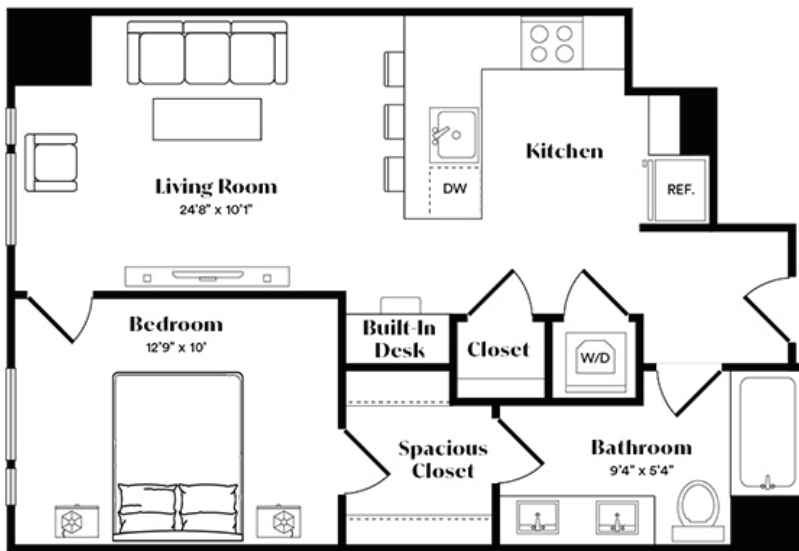

A7

1 BED / 1 BATH

642

SQ. FT.

The
COMMODORE

2055 15th Street | Arlington VA 22201

www.livethecommodore.com

Floor plans are artist's rendering. All dimensions are approximate. Actual product and specifications may vary in dimension or detail. Not all features are available in every apartment home.