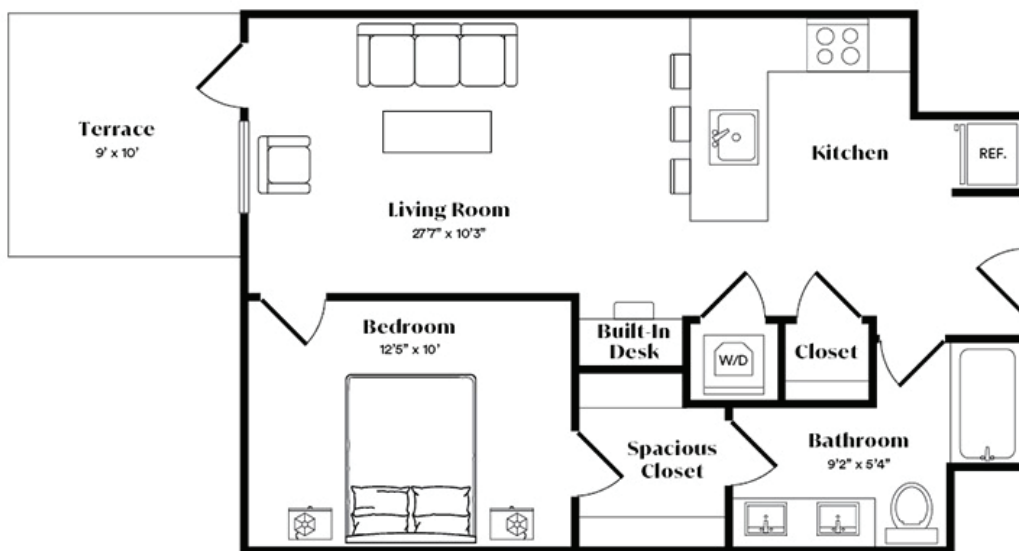

A8

1 BED / 1 BATH

657

SQ. FT.

The
COMMODORE

2055 15th Street | Arlington VA 22201

www.livethecommodore.com

Floor plans are artist's rendering. All dimensions are approximate. Actual product and specifications may vary in dimension or detail. Not all features are available in every apartment home.