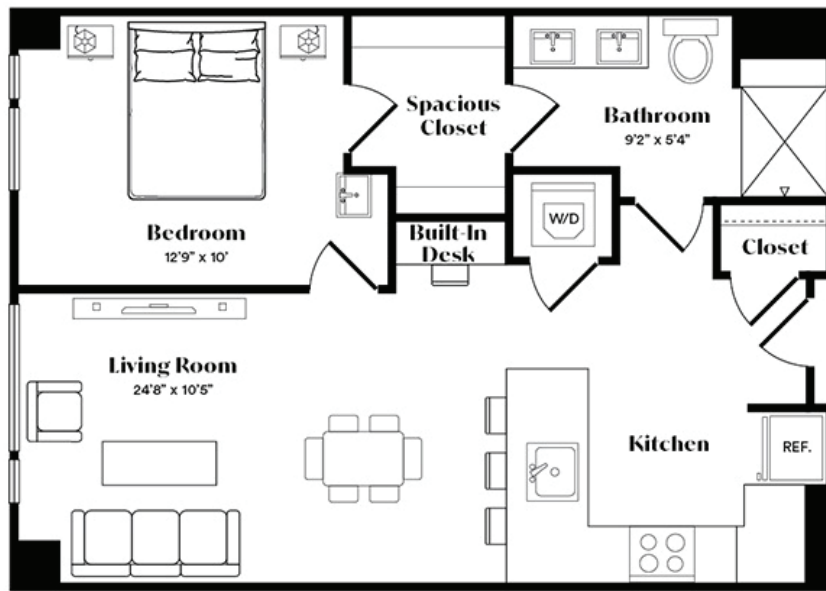

# A9

1 BED / 1 BATH

# 663

SQ. FT.

*The*  
**COMMODORE**

2055 15th Street | Arlington VA 22201

[www.livethecommodore.com](http://www.livethecommodore.com)

Floor plans are artist's rendering. All dimensions are approximate. Actual product and specifications may vary in dimension or detail. Not all features are available in every apartment home.