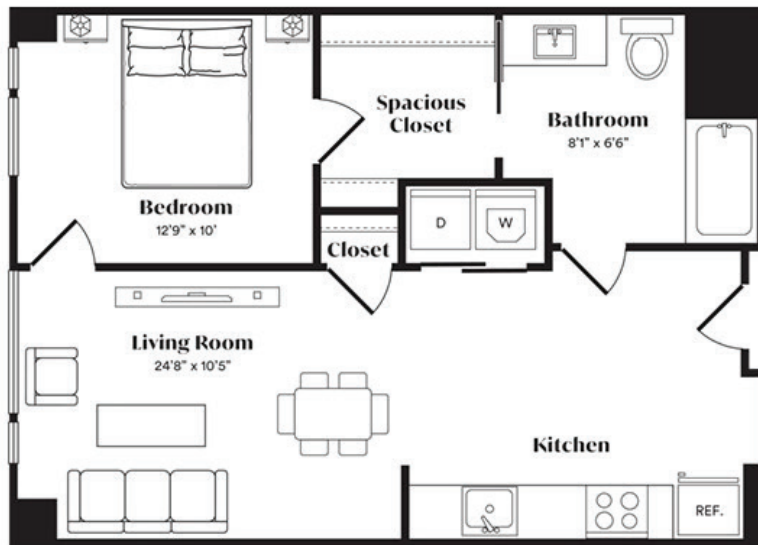

A9A

1 BED / 1 BATH

663

SQ. FT.

The
COMMODORE

2055 15th Street | Arlington VA 22201

www.livethecommodore.com

Floor plans are artist's rendering. All dimensions are approximate. Actual product and specifications may vary in dimension or detail. Not all features are available in every apartment home.