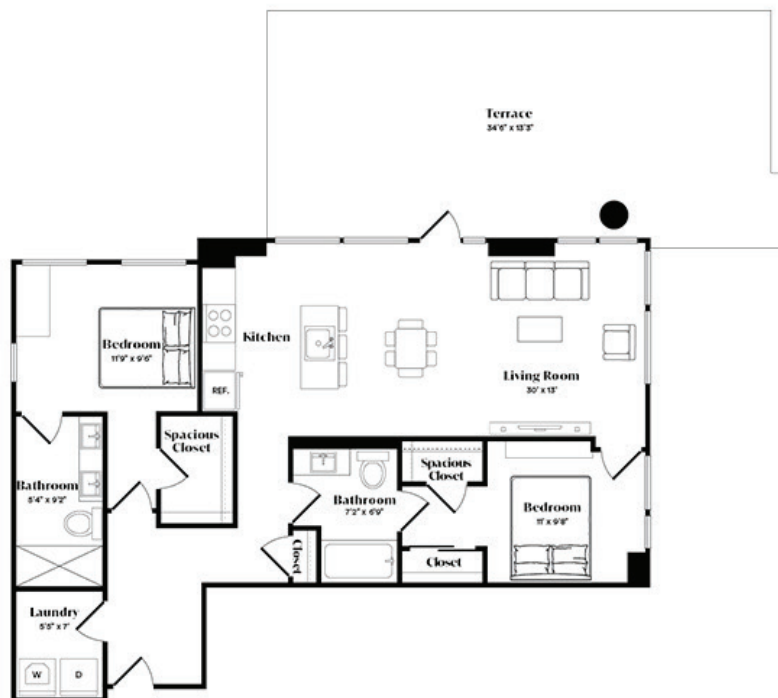

# B4

2 BED / 2 BATH

# 1105

SQ. FT.

*The*  
**COMMODORE**

2055 15th Street | Arlington VA 22201

[www.livethecommodore.com](http://www.livethecommodore.com)

Floor plans are artist's rendering. All dimensions are approximate. Actual product and specifications may vary in dimension or detail. Not all features are available in every apartment home. Prices and availability are subject to change. Rent is based on monthly frequency. Additional fees may apply, such as but not limited to package delivery, trash, water, amenities, etc. Please see a representative for details.