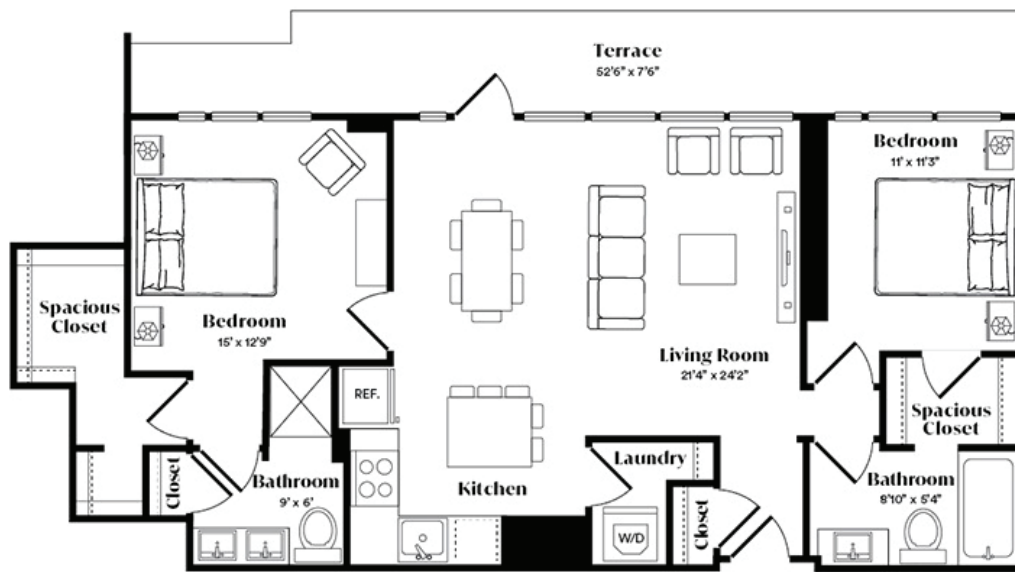

B7PH

2 BED / 2 BATH

1336

SQ. FT.

The
COMMODORE

2055 15th Street | Arlington VA 22201

www.livethecommodore.com

Floor plans are artist's rendering. All dimensions are approximate. Actual product and specifications may vary in dimension or detail. Not all features are available in every apartment home.