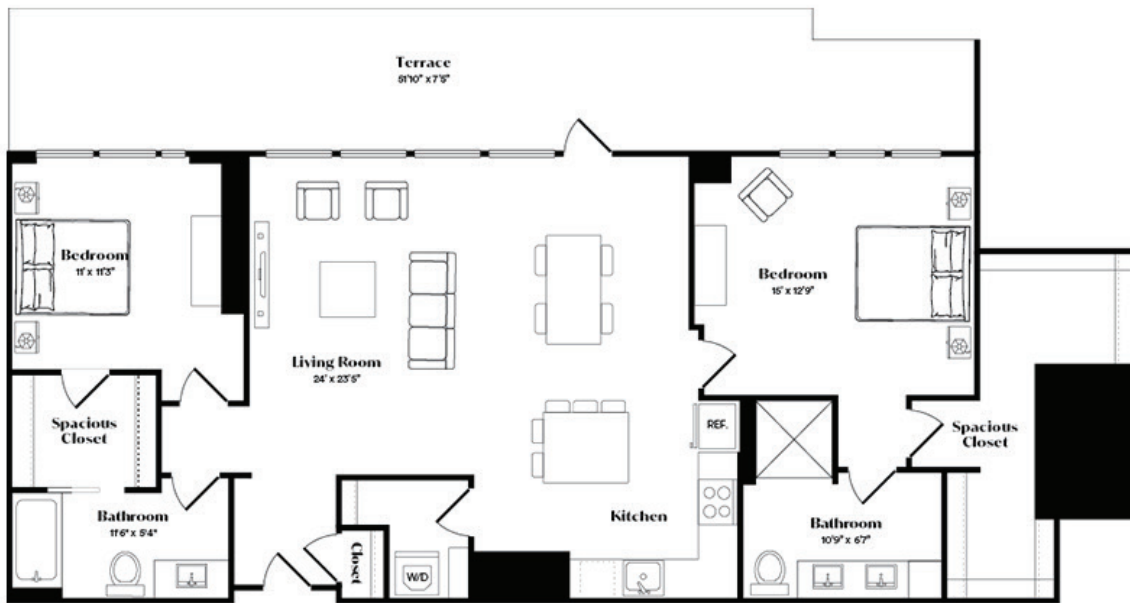

B8PH

2 BED / 2 BATH

1382

SQ. FT.

The
COMMODORE

2055 15th Street | Arlington VA 22201

www.livethecommodore.com

Floor plans are artist's rendering. All dimensions are approximate. Actual product and specifications may vary in dimension or detail. Not all features are available in every apartment home. Prices and availability are subject to change. Rent is based on monthly frequency. Additional fees may apply, such as but not limited to package delivery, trash, water, amenities, etc. Please see a representative for details.