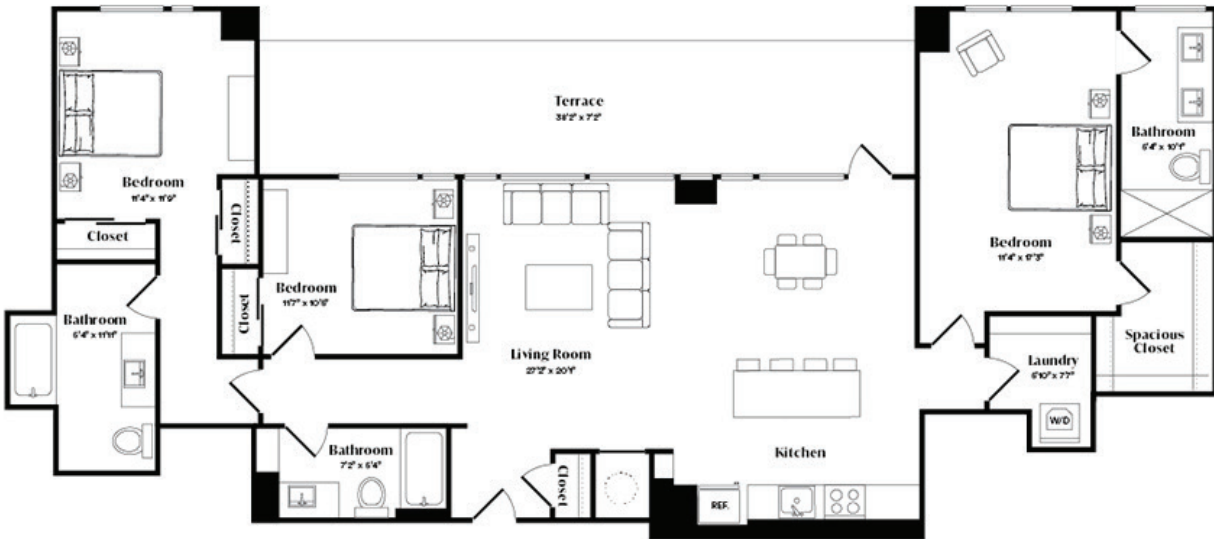

# C2PH

3 BED / 3 BATH

# 1588

SQ. FT.

<i>The</i> <b>COMMODORE</b>	2055 15th Street   Arlington VA 22201
	<a href="http://www.livethecommodore.com">www.livethecommodore.com</a>

Floor plans are artist's rendering. All dimensions are approximate. Actual product and specifications may vary in dimension or detail. Not all features are available in every apartment home. Prices and availability are subject to change. Rent is based on monthly frequency. Additional fees may apply, such as but not limited to package delivery, trash, water, amenities, etc. Please see a representative for details.