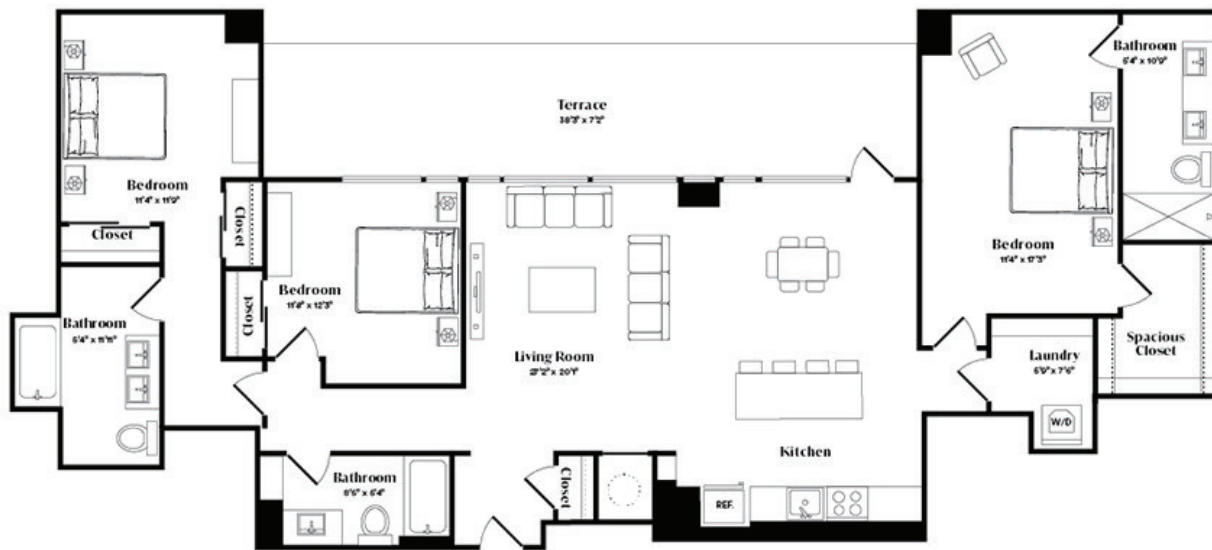

# C4PH

3 BED / 3 BATH

# 1626

SQ. FT.

*The*  
**COMMODORE**

2055 15th Street | Arlington VA 22201

[www.livethecommodore.com](http://www.livethecommodore.com)

Floor plans are artist's rendering. All dimensions are approximate. Actual product and specifications may vary in dimension or detail. Not all features are available in every apartment home. Prices and availability are subject to change. Rent is based on monthly frequency. Additional fees may apply, such as but not limited to package delivery, trash, water, amenities, etc. Please see a representative for details.