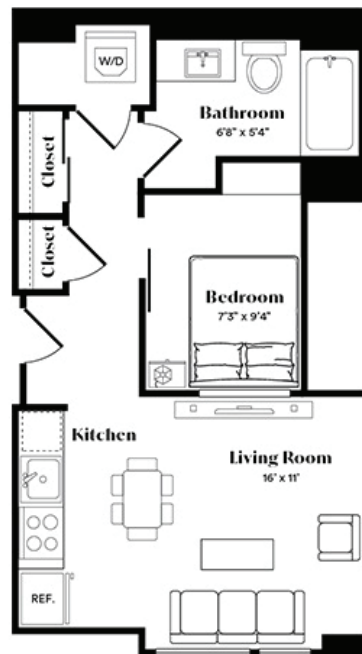

S5

STUDIO / 1 BATH

469

SQ. FT.

The
COMMODORE

2055 15th Street | Arlington VA 22201

www.livethecommodore.com

Floor plans are artist's rendering. All dimensions are approximate. Actual product and specifications may vary in dimension or detail. Not all features are available in every apartment home.