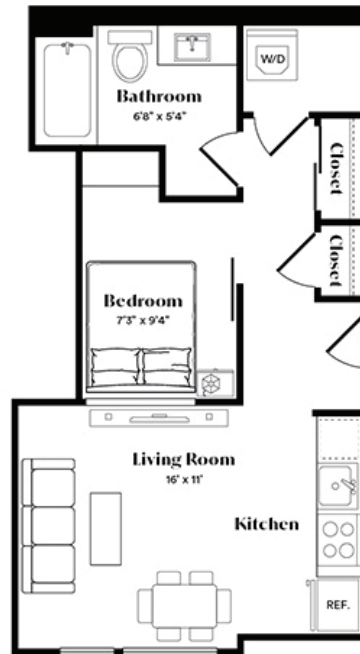

# S6

STUDIO / 1 BATH

# 471

SQ. FT.

<i>The</i> <b>COMMODORE</b>	2055 15th Street   Arlington VA 22201
	<a href="http://www.livethecommodore.com">www.livethecommodore.com</a>

Floor plans are artist's rendering. All dimensions are approximate. Actual product and specifications may vary in dimension or detail. Not all features are available in every apartment home. Prices and availability are subject to change. Rent is based on monthly frequency. Additional fees may apply, such as but not limited to package delivery, trash, water, amenities, etc. Please see a representative for details.